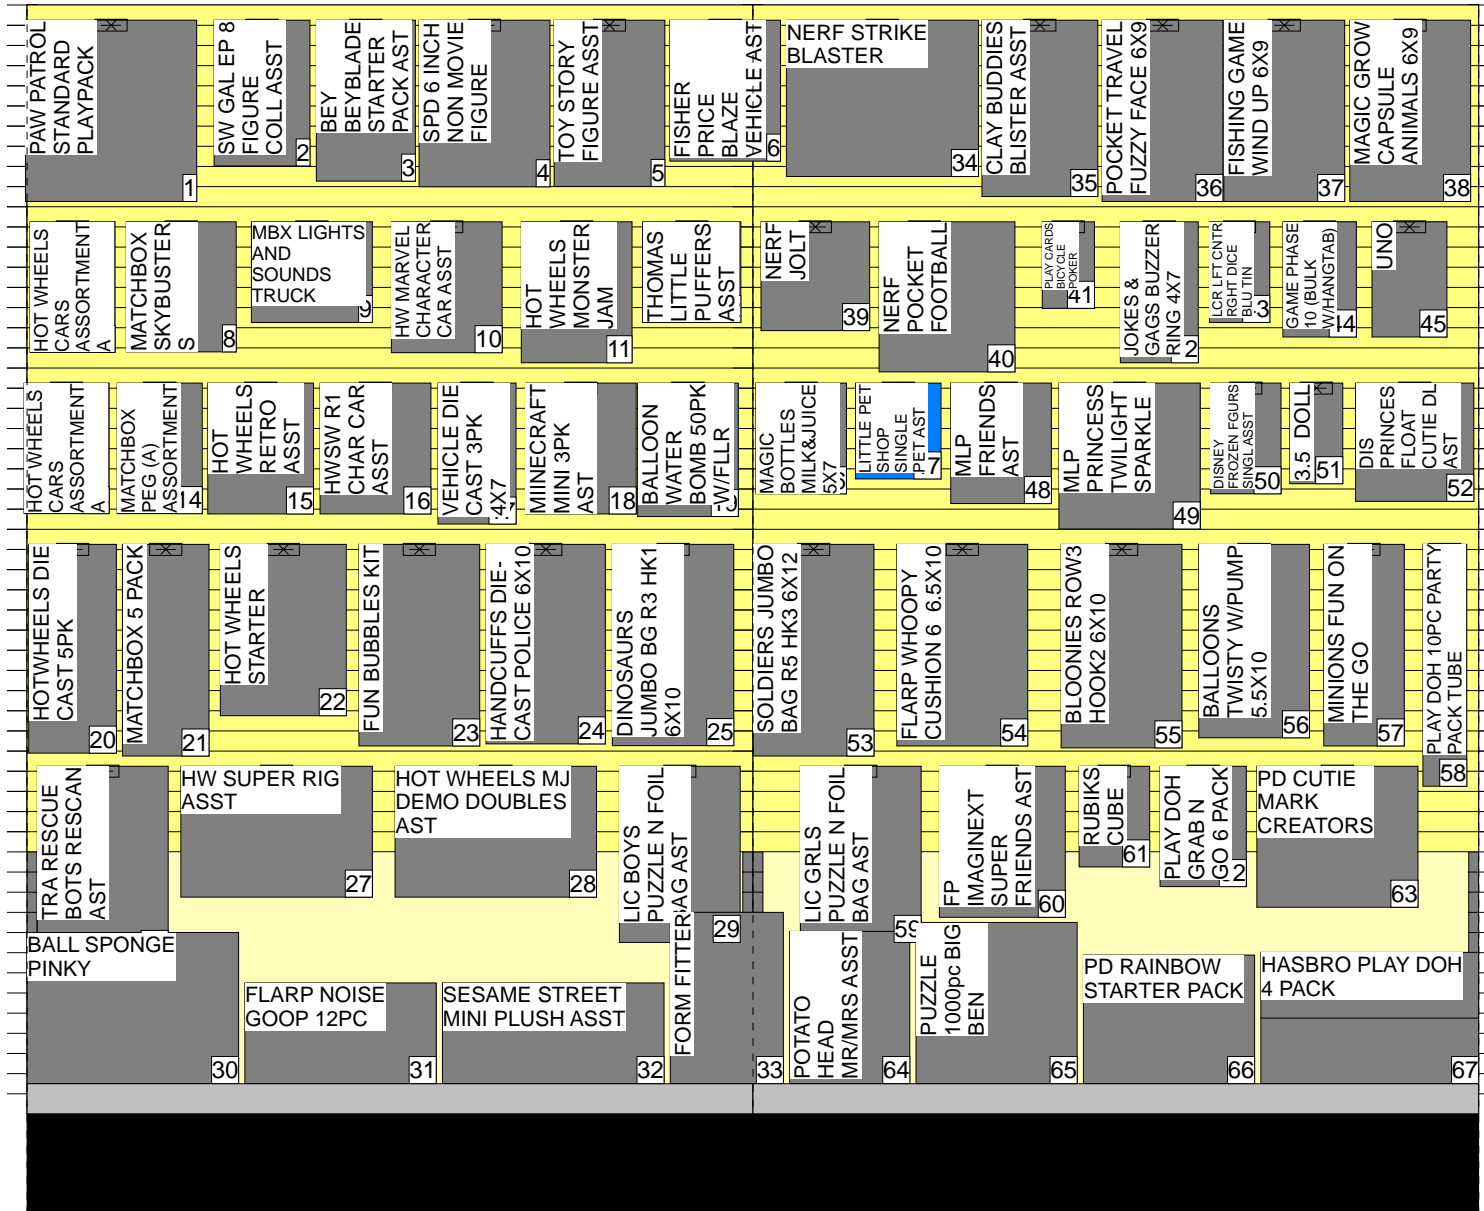

L&R Distributors, Inc.

6FT X 72IN TOYS BASIC W-1 SHELF (SAFEWAY)

6FT X 72IN TOYS BASIC W-1 SHELF (SAFEWAY)

Segment: 1 of 2

L&R Distributors, Inc.

6FT X 72IN TOYS BASIC W-1 SHELF (SAFEWAY)

Segment: 2 of 2

6FT X 72IN TOYS BASIC W-1 SHELF (SAFEGWAY)

Shelf		1-2	Height: 1.5 in	Width: 36 in	Depth: 12 in			
Loca...	ID	UPC	Name	Height	Width	Depth	Minimum	
30	148307	07565600975	BALL SPONGE PINKY	7.50 in	10.50 in	10.00 in	24	
31	113741	07565600041	FLARP NOISE GOOP 12PC	5.00 in	9.50 in	4.00 in	12	
32	318946	63050955332	SESAME STREET MINI PLUSH ASST	5.00 in	11.00 in	4.49 in	3	
33	12096	03224500322	FORM FITTER	8.50 in	5.62 in	5.62 in	3	
		COUNT 4						

Positions (on fixtures, within planograms)

62	250763	65356981022	PLAY DOH GRAB N GO 6 PACK	5.98 in	4.29 in	1.85 in	2
63	300289	63050934294	PD CUTIE MARK CREATORS	7.00 in	8.00 in	2.00 in	3
COUNT 30							

Shelf		2-2		Height: 1.5 in	Width: 36 in	Depth: 12 in	
Loca...	ID	UPC	Name	Height	Width	Depth	Minimum
64	221853	63050925438	POTATO HEAD MR/MRS ASST	7.56 in	5.97 in	4.28 in	4
65	230095	04775438055	PUZZLE 1000pc BIG BEN	8.00 in	8.00 in	3.00 in	3
66	281289	65356999643	PD RAINBOW STARTER PACK	6.38 in	8.50 in	2.21 in	3
67	223572	65356998977	HASBRO PLAY DOH 4 PACK	3.26 in	10.81 in	2.72 in	3
COUNT 4							