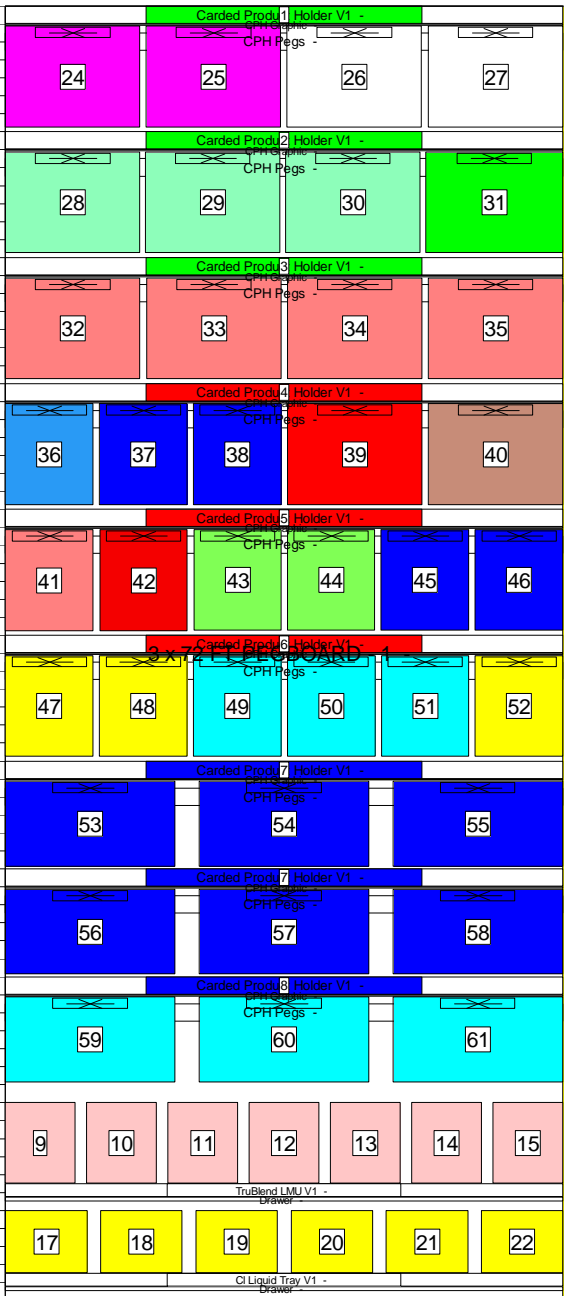

POSITION REPORT

Wall Strategy & Logistics 10/12/2017

Corporate 01X72P